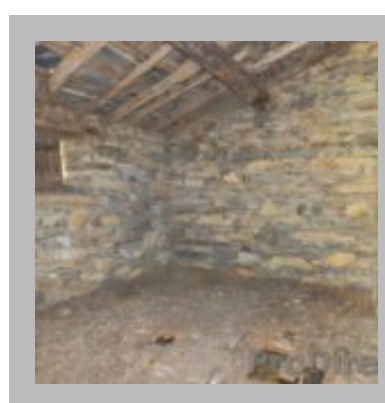

Rural farm in Vale da Sobreira - PD0213 ****SOLD****

Details

Habitable Area (m2) : 40+50

Land Area (m2) : 12000

Description

Property in central Portugal Rural farm in Vale da Sobreira Another magnificent rural farm in Vale da Sobreira in the area of Góis with a...